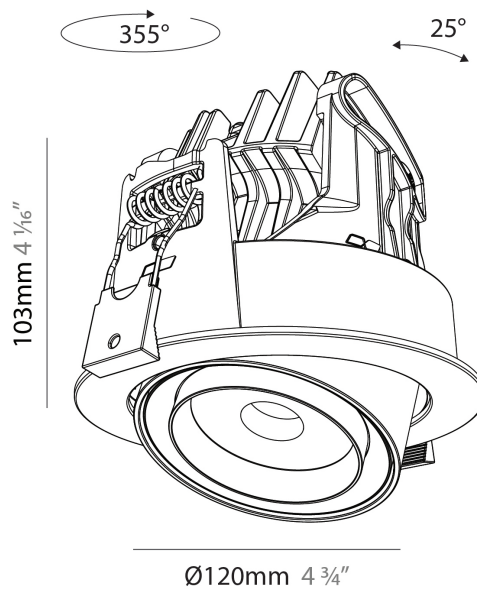

GENERAL

Series: Centriq
Subseries: Centriq Round Flex Adjustable
Brand: Prolicht
Division: Architectural
Mounting Type: Recessed
Mounting Location: Ceiling
Subcategory: Spots

PHYSICAL

Shape: Cylinder
Diameter (mm): 120
Diameter (in): 4 ¾
Height (mm): 105
Height (in): 4 ⅛
Min. Recessing Depth (mm): 120
Min. Recessing Depth (in): 4 ¾
Light Distribution: Adjustable / Direct
Weight (kg): 0.666
Fixture Finish: SSR / BKV / CWI / CRY / HAB / LAG / UFT / ITA / RUA / RUR / MIC / FTG / MYG / TWT / LOD / PUS / FRO / FUP / KIA / POP / BLS / SPG / MEY / GOH / GUM / CHC / COM / ABZ / JAG / OBR / MOS / ROR
Fixture Material: Aluminum
Cut-out Measurements: Dia. 112mm / 4 7/16"

ELECTRICAL

Lamp Type: LED (Zhaga Standard)
Input Wattage (W): 8.2
Total Output Wattage (W): 7.3
Dimming: Dali Dimming
Driver Included: No
Driver Location: Remote
Driver Type: Constant Current - Universal
Driver Class: Class 2
Input Voltage (V): 120 - 277
Constant Current (MA): 200

LED

Color Temperature (°K): 2700-6500 Tunable White
Max. Delivered Lumen (lm): 391 - 451
Nominal Lumen (lm): 576 - 664
CRI: >90 CRI
Lamp Life (hrs): 50000

OPTICAL

Beam Angle: 14 - 46
Adjustability: Rotational 350° / Tilt 25°

RATINGS AND CERTIFICATIONS

Certified By: CSA Certified to UL and CSA Standards
IP rating: IP20