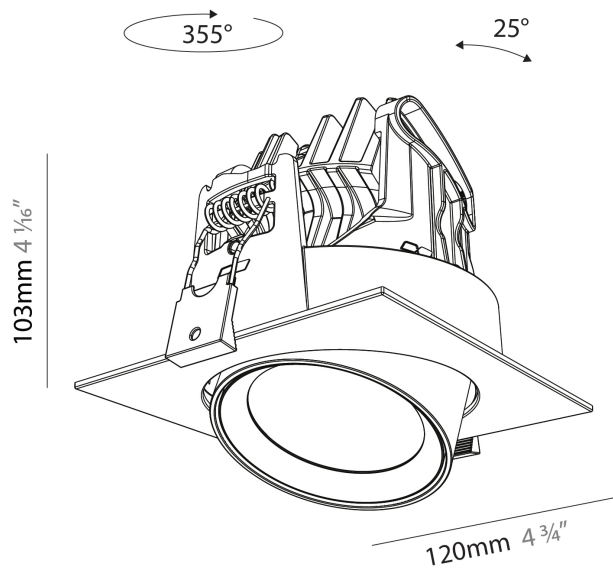

GENERAL

Series: Centriq
Subseries: Centriq Square Adjustable
Brand: Prolicht
Division: Architectural
Mounting Type: Recessed
Mounting Location: Ceiling
Subcategory: Spots

PHYSICAL

Shape: Cylinder
Diameter (mm): 120
Diameter (in): 4 3/4
Length (mm): 120
Length (in): 4 3/4
Height (mm): 105
Height (in): 4 1/8
Min. Recessing Depth (mm): 120
Min. Recessing Depth (in): 4 3/4
Light Distribution: Adjustable / Direct
Weight (kg): 0.665
Diffuser: Lens Pack - No Lens / Opal / Linear Spread Lens / Honeycomb / Spread Lens
Fixture Finish: SSR / BKV / CWI / CRY / HAB / LAG / UFT / ITA / RUA / RUR / MIC / FTG / MYG / TWT / LOD / PUS / FRO / FUP / KIA / POP / BLS / SPG / MEY / GOH / GUM / CHC / COM / ABZ / JAG / OBR / MOS / ROR
Fixture Material: Aluminum
Cut-out Measurements: Dia. 112mm / 4 7/16"

ELECTRICAL

Lamp Type: LED (Zhaga Standard)
Input Wattage (W): 27.4
Total Output Wattage (W): 24.6
Dimming: Dali Dimming
Driver Included: No
Driver Location: Remote
Driver Type: Constant Current - Universal
Driver Class: Class 2
Input Voltage (V): 120 - 277
Constant Current (MA): 700

LED

Color Temperature (°K): 2700-6500 Tunable White
Max. Delivered Lumen (lm): 2058 - 2329
Nominal Lumen (lm): 2497 - 2827
CRI: >90 CRI
Lamp Life (hrs): 50000

OPTICAL

Reflector°: 24 / 34 / 54
Adjustability: Rotational 350° / Tilt 25°

RATINGS AND CERTIFICATIONS

Certified By: CSA Certified to UL and CSA Standards
IP rating: IP20